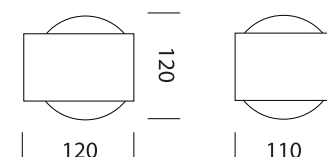

### Types

Surface

### Single Line Diagram

Direct

Direct-Indirect

CRI ≥ 80/90

### SIRI (DIRECT)

Product Order Code	System Power	Dimensions
1752	6W	L=120mm W=110mm H=100mm

### SIRI (DIRECT-INDIRECT)

Product Order Code	System Power	Dimensions
1753	2X6W	L=120mm W=110mm H=120mm