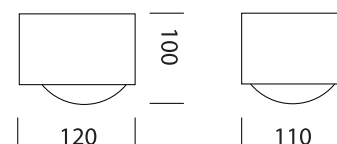

Single Line Diagram

Direct